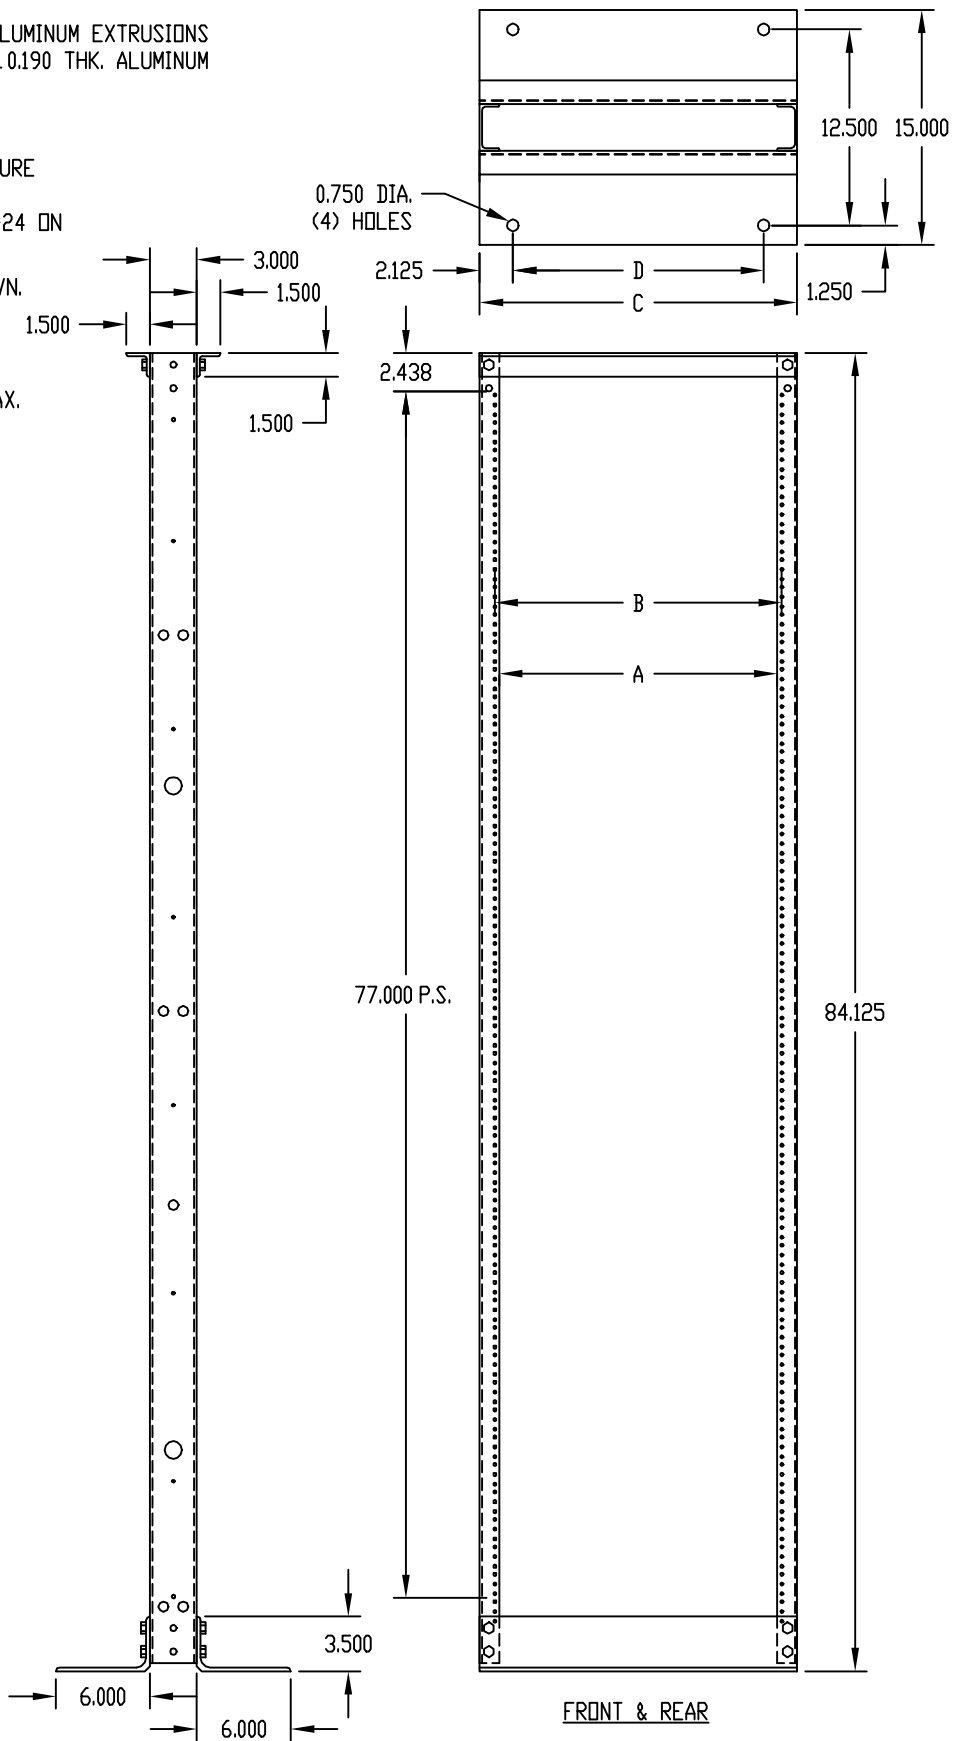

PART NAME ALUMINUM RELAY RACK

PART No. ARR-1272-NF & ARR-1272-BT
ARR-1294 NF & ARR-1294-BT

MATERIAL:
 BASE & TOP ANGLES — ALUMINUM EXTRUSIONS
 UPRIGHTS — 0.190 THK. ALUMINUM

FINISH:
 (SUFFIX -NF) NATURAL
 (SUFFIX -BT) BLACK TEXTURE

UPRIGHTS ARE TAPPED #12-24 DN
 E.I.A. UNIVERSAL SPACING.
 UNIT SHIPPED KNOCKED DOWN.

LOAD RATING: 1000 LBS. MAX.

PART NO.	PANEL SPACE	OVERALL HEIGHT	A	B	C	D
ARR-1272-NF	77.000	84.125	17.752	18.312	20.250	16.000
ARR-1272-BT	77.000	84.125	17.752	18.312	20.250	16.000
ARR-1294-NF	77.000	84.125	21.752	22.312	24.250	20.000
ARR-1294-BT	77.000	84.125	21.752	22.312	24.250	20.000